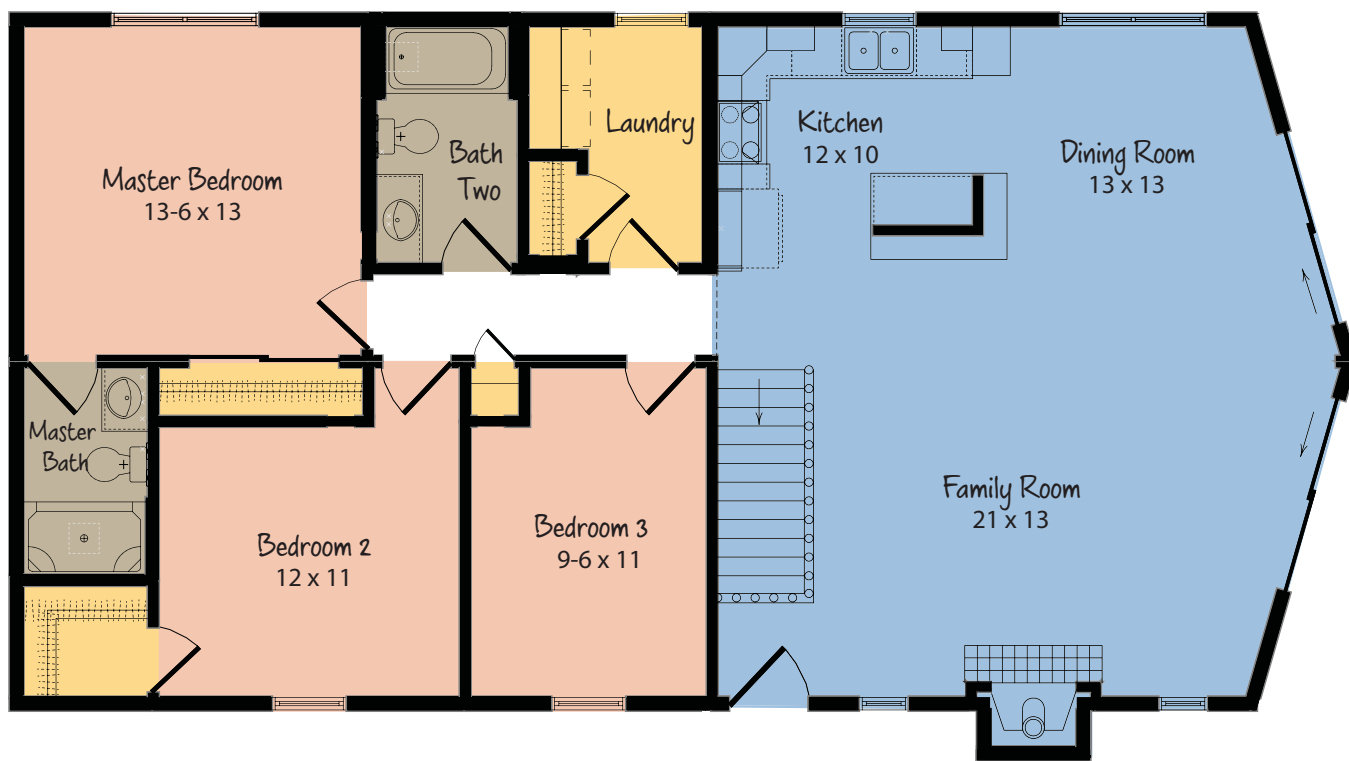

THE WOODSMAN 3

Terrace 
Custom Builders

1553 11th Drive | Friendship, WI
(800) 235-0717

Single Story Ranch Home

3 Bedrooms, 2 Bath

1456 Square Feet

Dimensions: 28' x 54'

www.TerraceHomes.com

Single Story Ranch Home

3 Bedrooms, 2 Bath

1456 Square Feet

Dimensions: 28' x 54'

THE WOODSMAN 3

*Life Style Connections*TM

Outdoor Living | Common Areas | Bathrooms | Storage & Organizing | Bedrooms

Note: The elevations and floor plans in this brochure show optional items. Room sizes are approximate.