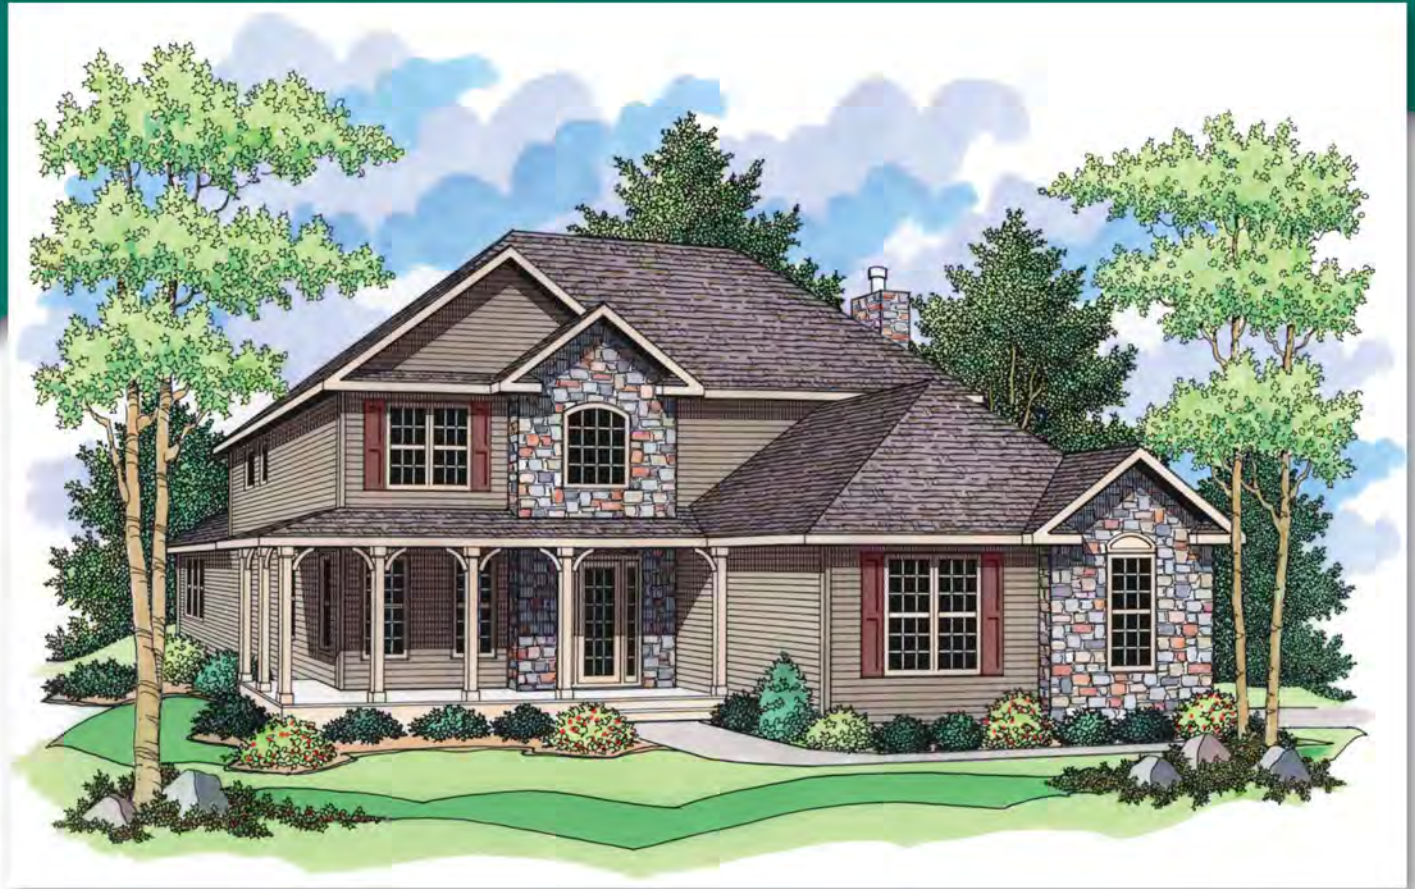

# THE WILLOW CREEK

**Terrace**   
*Custom Builders*

1553 11th Drive | Friendship, WI  
(800) 235-0717

Two Story Home  
4 Bedroom, 3.5 Bath  
3120 Square Feet  
Dimensions: 42' x 46' (w/out garage)

[www.TerraceHomes.com](http://www.TerraceHomes.com)

# THE WILLOW CREEK

Two Story Home  
4 Bedroom, 3.5 Bath  
3120 Square Feet  
Dimensions: 42' x 46' (w/out garage)

*Life Style Connections™*

Outdoor Living | Common Areas | Bathrooms | Storage & Organizing | Bedrooms