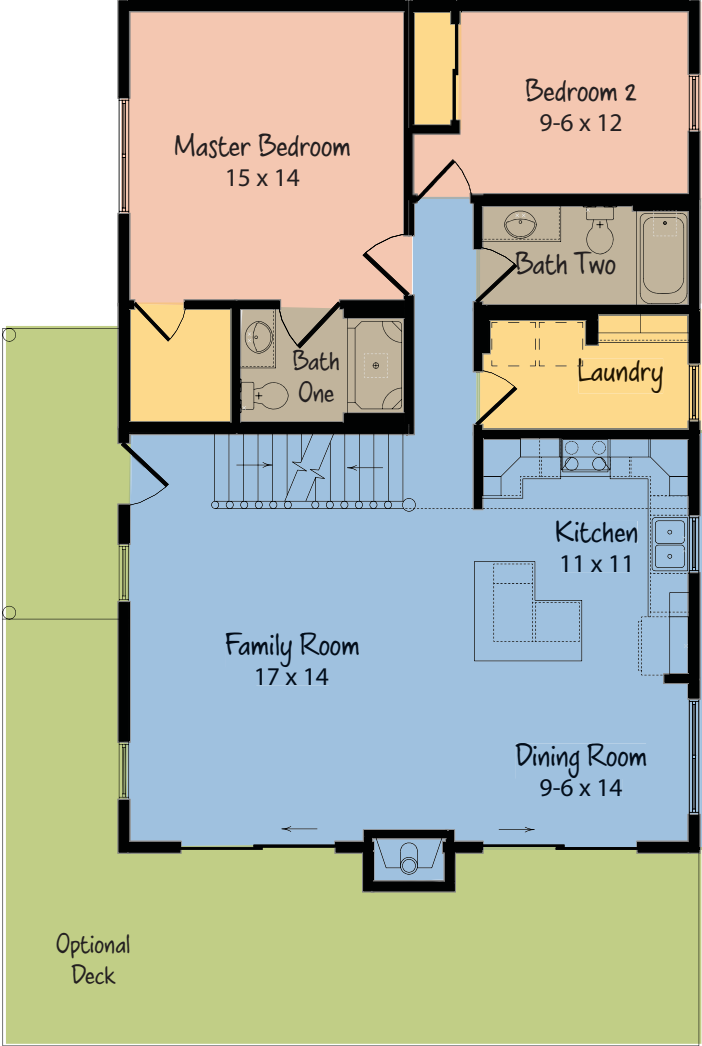

THE LOFT

Terrace 
Custom Builders

1553 11th Drive | Friendship, WI
(800) 235-0717

Loft Style Home
2 Bedroom, 2.5 Bath
1660 Square Feet
Dimensions: 30' x 44'

www.TerraceHomes.com

Loft Style Home

2 Bedroom, 2.5 Bath

1660 Square Feet

Dimensions: 30' x 44'

THE LOFT

Life Style Connections™

Outdoor Living	Common Areas	Bathrooms	Storage & Organizing	Bedrooms
----------------	--------------	-----------	----------------------	----------

Note: The elevations and floor plans in this brochure show optional items. Room sizes are approximate.