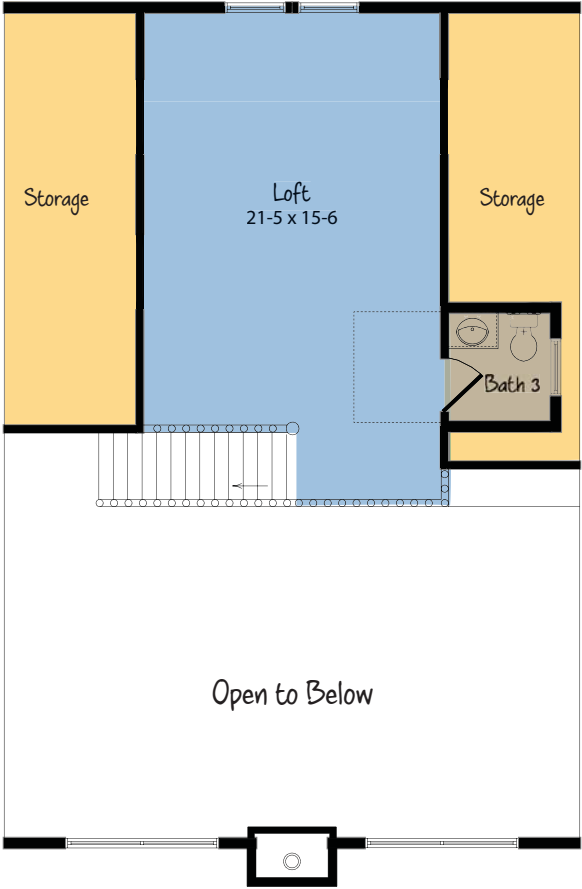

THE LOFT

Terrace 
Custom Builders

1553 11th Drive | Friendship, WI
(800) 235-0717

Loft Style Home
2 Bedroom, 2.5 Bath
1660 Square Feet
Dimensions: 30' x 44'

www.TerraceHomes.com

Loft Style Home

2 Bedroom, 2.5 Bath

1660 Square Feet

Dimensions: 30' x 44'

THE LOFT

Life Style Connections™

Outdoor Living	Common Areas	Bathrooms	Storage & Organizing	Bedrooms
----------------	--------------	-----------	----------------------	----------

Note: The elevations and floor plans in this brochure show optional items. Room sizes are approximate.